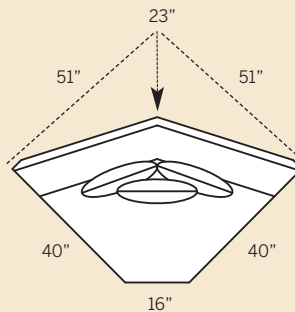

**9262 LAF Corner Sofa**  
**9263 RAF Corner Sofa**  
 Overall: H 39 W 99 D 40  
 Seating: H 18 W 74 D 24  
 Seat Height: 21 Arm Height: 24  
 Pillows: 4 P23

**9208 Ottoman & 1/2**  
 Overall: H 18 W 40 D 25

**9212 LAF One Arm Chair**  
**9213 RAF One Arm Chair**  
 Overall: H 39 W 36 D 40  
 Seating: H 18 W 24 D 24  
 Seat Height: 21 Arm Height: 24  
 Pillows: 1 P23

**9252 LAF One Arm Sofa**  
**9253 RAF One Arm Sofa**  
 Overall: H 39 W 83 D 40  
 Seating: H 18 W 71 D 24  
 Seat Height: 21 Arm Height: 24  
 Pillows: 2 P23

**9272 LAF One Arm Loveseat**  
**9273 RAF One Arm Loveseat**  
 Overall: H 39 W 59 D 40  
 Seating: H 18 W 47 D 24  
 Seat Height: 21 Arm Height: 24  
 Pillows: 2 P23

**9254 Armless Chair**  
 Overall: H 39 W 24 D 40  
 Seating: H 18 W 24 D 24  
 Seat Height: 21  
 Pillows: 1 P23

**9274 Armless Loveseat**  
 Overall: H 39 W 60 D 40  
 Seating: H 18 W 60 D 24  
 Seat Height: 21  
 Pillows: 2 P23

**9280 Corner Wedge**  
 Overall: H 39 W 73 D 40  
 Seating: H 18 W 53 D 24  
 Seat Height: 21 Arm Height: N/A  
 Pillows: 3 P23