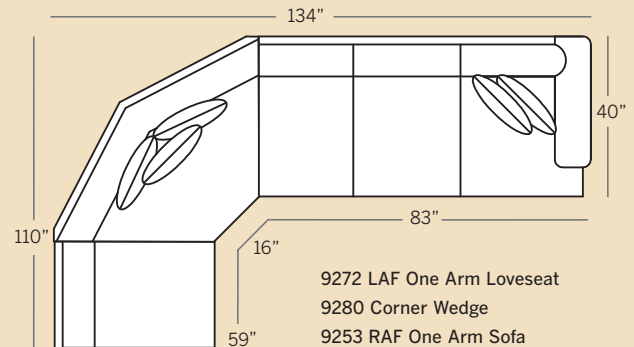

POPULAR SECTIONAL CONFIGURATIONS