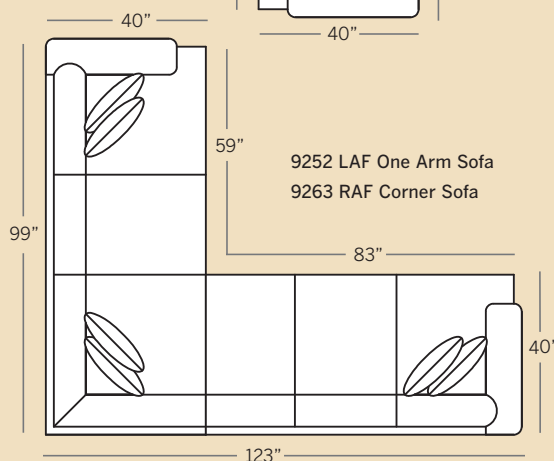

## How To Order >

**EXAMPLE:**  
Sofa 9200-PBM-F  
Sofa with Panel Arm,  
Loose Border Back,  
Modern Leg in Fabric

**Standard Features:**  
Seat Cushion: Comfort Down  
Back Pillows: Loose  
Finish: Warm Brown  
(No Finish Options)

**Note:**

- All Leather Styles (-L)  
Back Pillows are Velcro Semi-Attached

# HIGHLAND PARK COLLECTION

**9200 Sofa**  
 Overall: H 39 W 96 D 40  
 Seating: H 18 W 78 D 24  
 Seat Height: 21 Arm Height: 24  
 Pillows: 4 P23

**9220 Loveseat**  
 Overall: H 39 W 72 D 40  
 Seating: H 18 W 54 D 24  
 Seat Height: 21 Arm Height: 24  
 Pillows: 2 P23