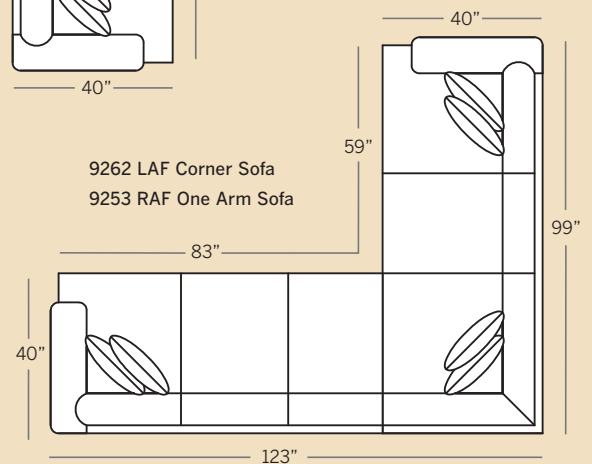

## How To Order >

**EXAMPLE:**  
Sofa 9200-PBM-F  
Sofa with Panel Arm,  
Loose Border Back,  
Modern Leg in Fabric

**Standard Features:**  
Seat Cushion: Comfort Down  
Back Pillows: Loose  
Finish: Warm Brown  
(No Finish Options)

**Note:**

- All Leather Styles (-L)  
Back Pillows are Velcro Semi-Attached

# HIGHLAND PARK COLLECTION

**9200 Sofa**  
 Overall: H 39 W 96 D 40  
 Seating: H 18 W 78 D 24  
 Seat Height: 21 Arm Height: 24  
 Pillows: 4 P23

**9220 Loveseat**  
 Overall: H 39 W 72 D 40  
 Seating: H 18 W 54 D 24  
 Seat Height: 21 Arm Height: 24  
 Pillows: 2 P23