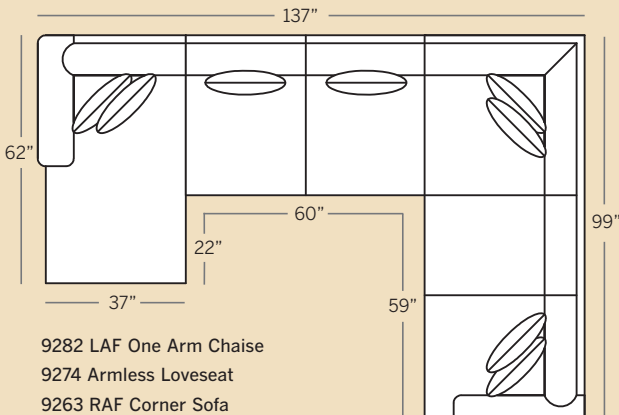

## How To Order >

**EXAMPLE:**  
Sofa 9200-PBM-F  
Sofa with Panel Arm,  
Loose Border Back,  
Modern Leg in Fabric

**Standard Features:**  
Seat Cushion: Comfort Down  
Back Pillows: Loose  
Finish: Warm Brown  
(No Finish Options)

# HIGHLAND PARK COLLECTION

**9200 Sofa**  
 Overall: H 39 W 96 D 40  
 Seating: H 18 W 78 D 24  
 Seat Height: 21 Arm Height: 24  
 Pillows: 4 P23

**9220 Loveseat**  
 Overall: H 39 W 72 D 40  
 Seating: H 18 W 54 D 24  
 Seat Height: 21 Arm Height: 24  
 Pillows: 2 P23